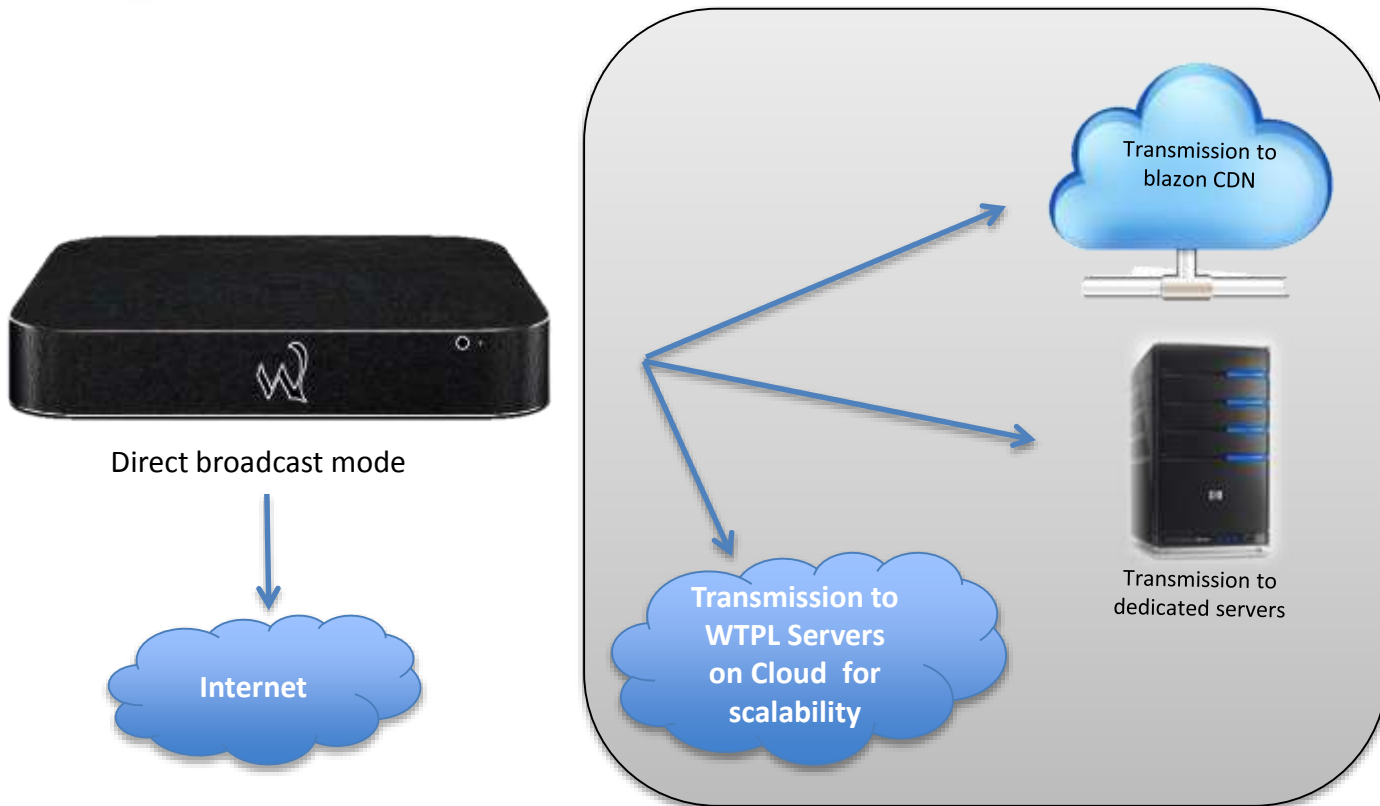

Multiple Transcoding / Broadcasting Options

Watchwitz Blazon supports multiple transcoding modes:

- 1) Live streaming to multiple servers - which gives a power to use more than single CDN, Cloud or dedicated server network at the same time.
- 2) Transcoding to multiple resolutions at local level - This ensures minimum delay and live broadcast in all viewer locations as well as optimum usage of available resources.
- 3) Transcoding on Server - This ensures multiple resolution on different bandwidth available at viewer locations
- 4) Direct Broadcast mode – if you have good bandwidth and static IP you can use Watchwitz BLAZON for direct broadcast on internet without being dependent on any service provider or server resources