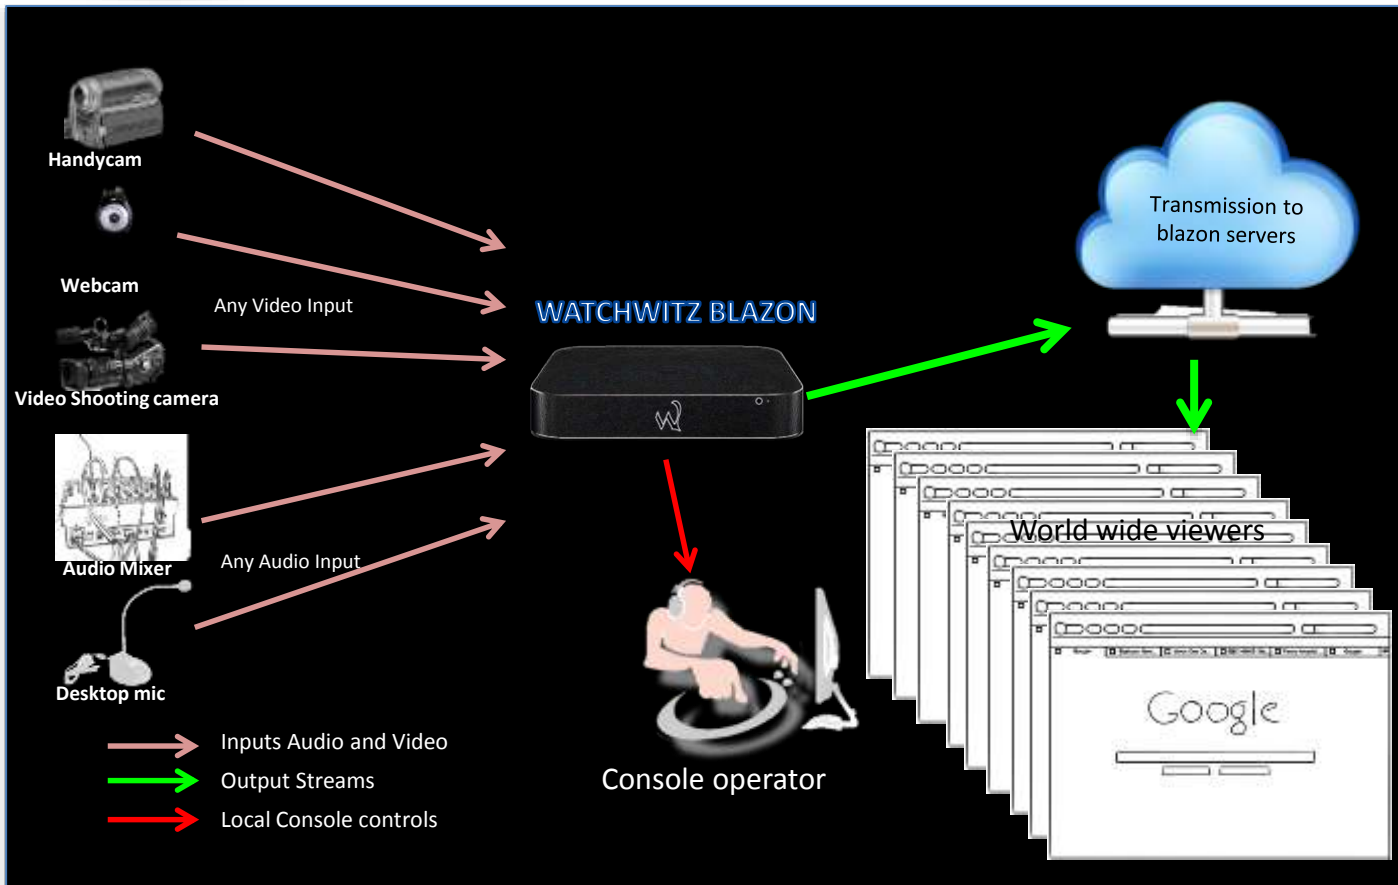

Live Medical events / live surgeries
Live music events / corporate events

Support of Multiple Audio/Video input types

Watchwiz Blazon supports variety of audio-video inputs ranging from high quality professional devices including: